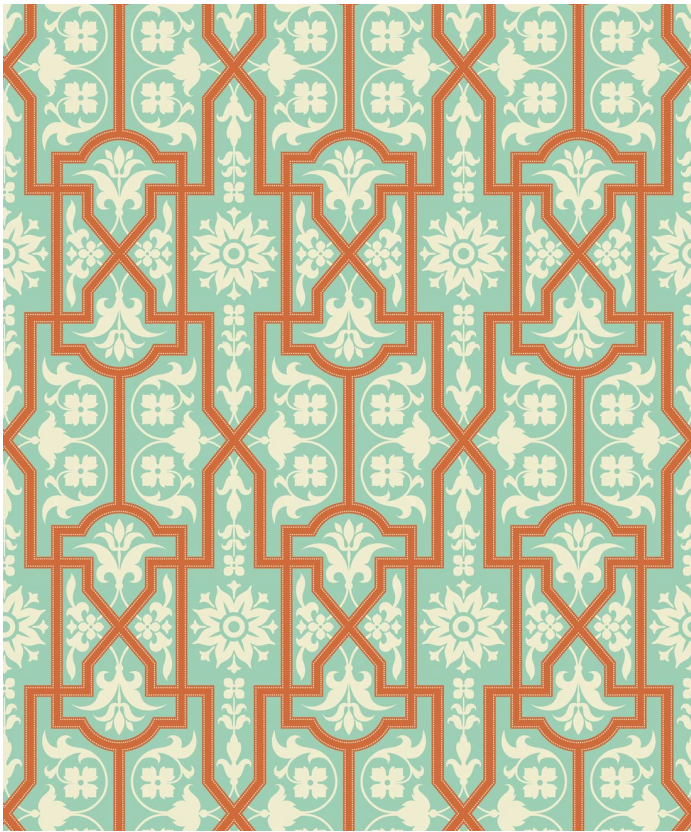

Architectural Wallpaper

Elegance in a pattern. A fresh interpretation of a classic style, Architectural is handsome and chivalrous wallpaper. Featured in 3 colour ways this popular design is a hard-wearing wallpaper, non-woven backed and butt joined (butted seam) for easy installation.

ROLL DIMENSIONS	24" (61.5cm) x 33ft (10.05m)
PATTERN REPEAT	13" (33cm)
PATTERN MATCH	Straight Match
FINISH	Pre-trimmed Butt Join
CLEANABILITY	Washable
USAGE	Domestic & Commercial
PRODUCT CODE	WR0138JD