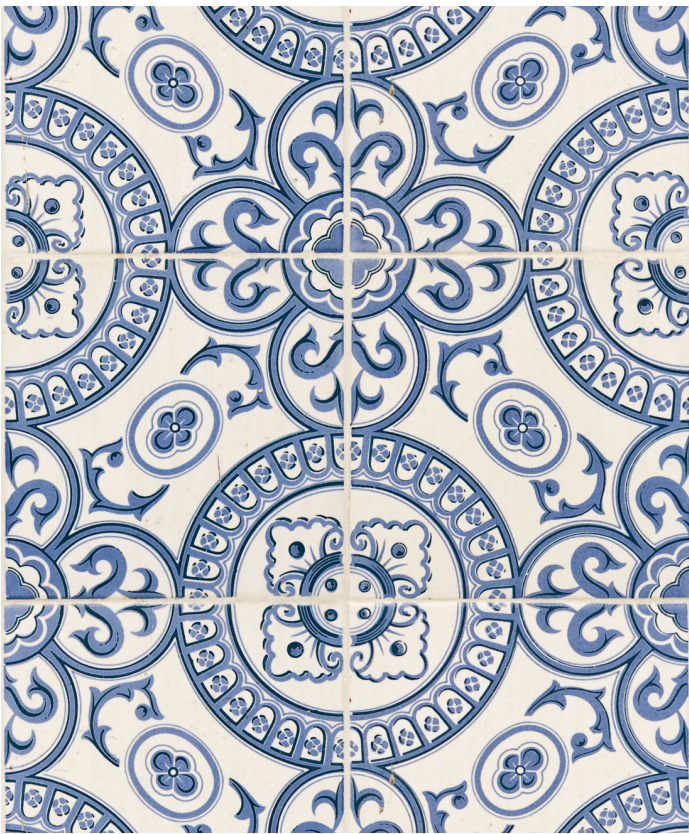

KEMRA

Heritage Tiles Wallpaper

Whoever said tiles only belonged in a kitchen or bathroom had clearly never set eyes on this stunning authentic tile wallpaper. Heritage Tiles take the classic colour combination of china blue and white to create a dynamic effect that won't look out of place in any room. This mediterranean style instantly transports you to those picture postcard houses that pepper the European coastline. This faux tile wallpaper looks superb in bathrooms and particularly a kitchen to create that vintage farmhouse ambience.

ROLL DIMENSIONS	24" (61.5cm) x 33ft (10.05m)
PATTERN REPEAT	24" (61cm)
PATTERN MATCH	Straight Match
FINISH	Pre-trimmed Butt Join
CLEANABILITY	Washable
USAGE	Domestic & Commercial
PRODUCT CODE	KEM060W

SUSTAINABILITY